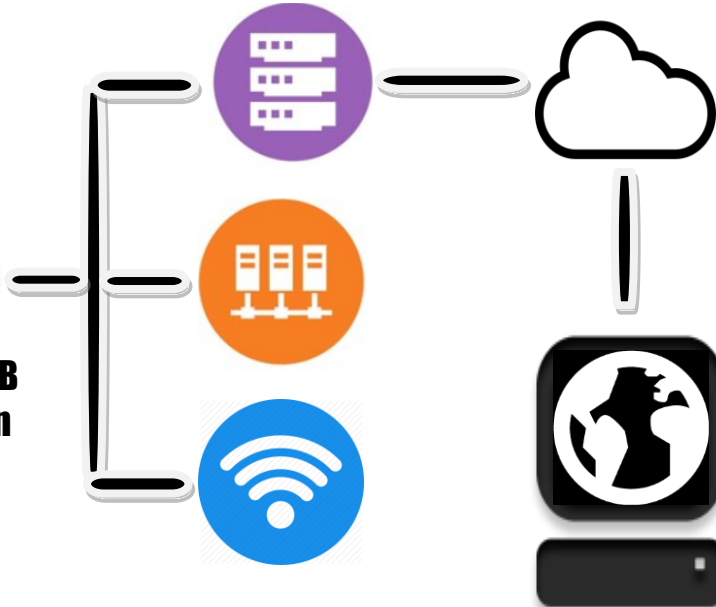

Email: vinctech@singnet.com.sg Website: www.vinchencio.com