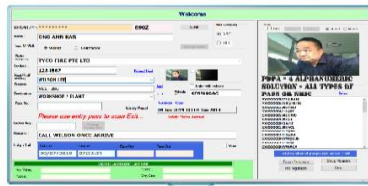

Touchscreen Visitor Sign-in

Interface For Registration

Live Capturing Device

AND/OR

**NRIC/WP/DL/
PASSPORT
Capturing Device**

Infrared Thermometer Device

3rd party solution or wire/wireless local Interface

USB Interface

Kiosk VMS Customized

Roll Call System

HSE/SIC Induction Program & Update VMS After Approval

Features

E

Visitor Sticker/SIC Card Print Out With Photo & Barcode

Selectable Report Print Out To Various Formats

Audio For Visitors Entry/Exit